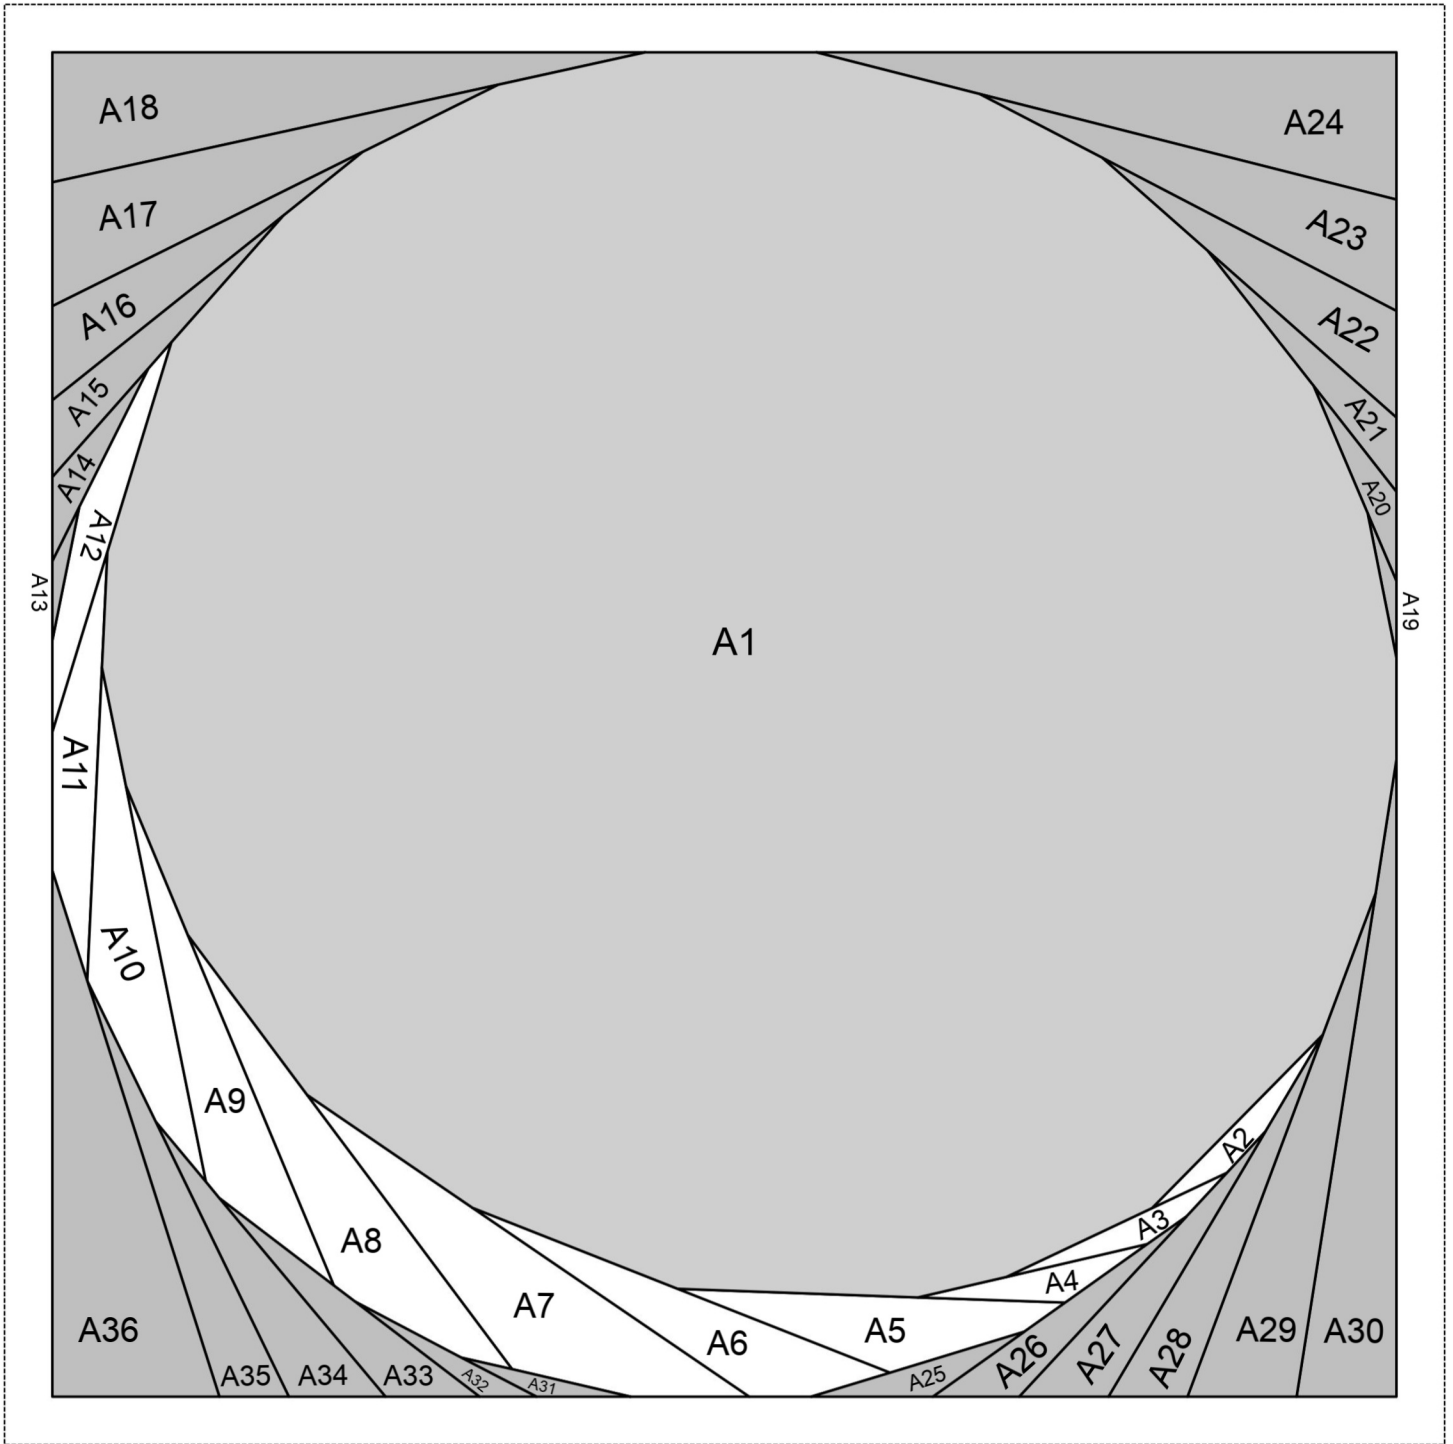

MIDNIGHT IN THE PUMPKIN PATCH

BLOCK I - MIDNIGHT MOON

Square
should
measure 1"