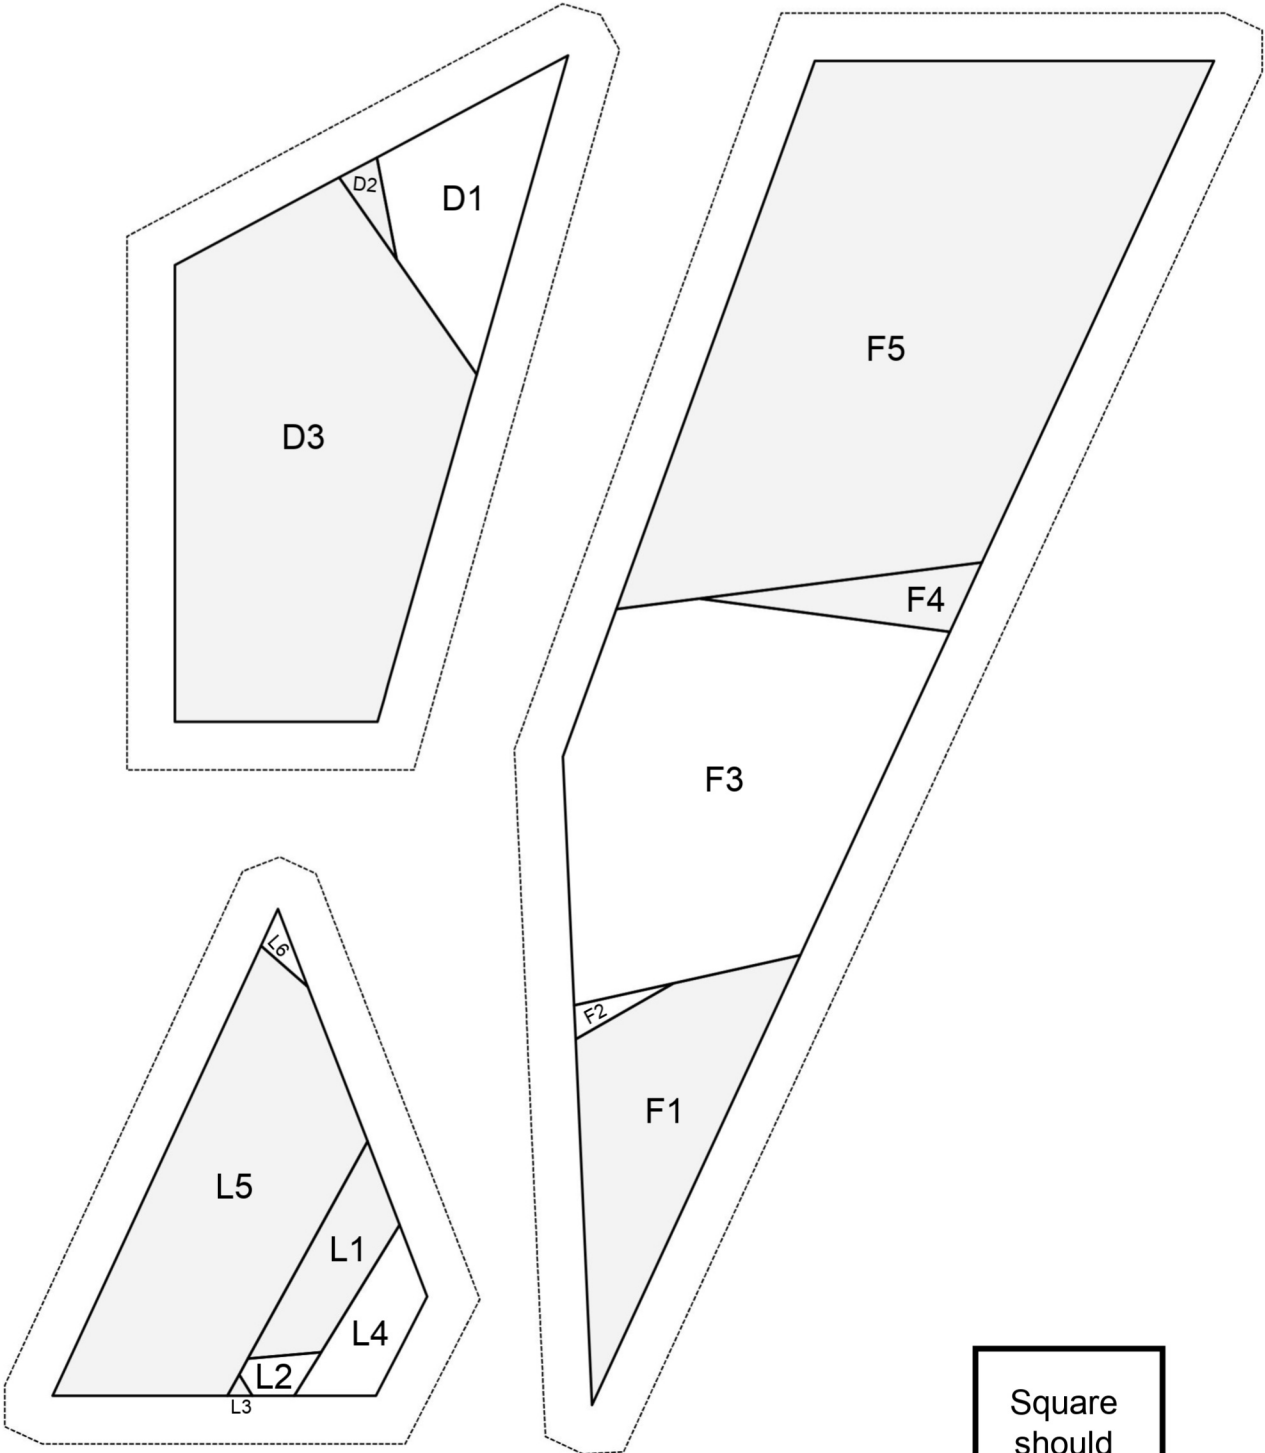

MIDNIGHT IN THE PUMPKIN PATCH

BLOCK 4 - CREEPING CAT

MIDNIGHT IN THE PUMPKIN PATCH

BLOCK 4 - CREEPING CAT

MIDNIGHT IN THE PUMPKIN PATCH

BLOCK 4 - CREEPING CAT

Square
should
measure 1"

MIDNIGHT IN THE PUMPKIN PATCH

BLOCK 4 - CREEPING CAT

DETAILED SECTION PLACEMENT GUIDE

AQSblog.com

MIDNIGHT IN THE PUMPKIN PATCH

BLOCK 4 - CREEPING CAT

SELECTION PLACEMENT GUIDE

AQSblog.com