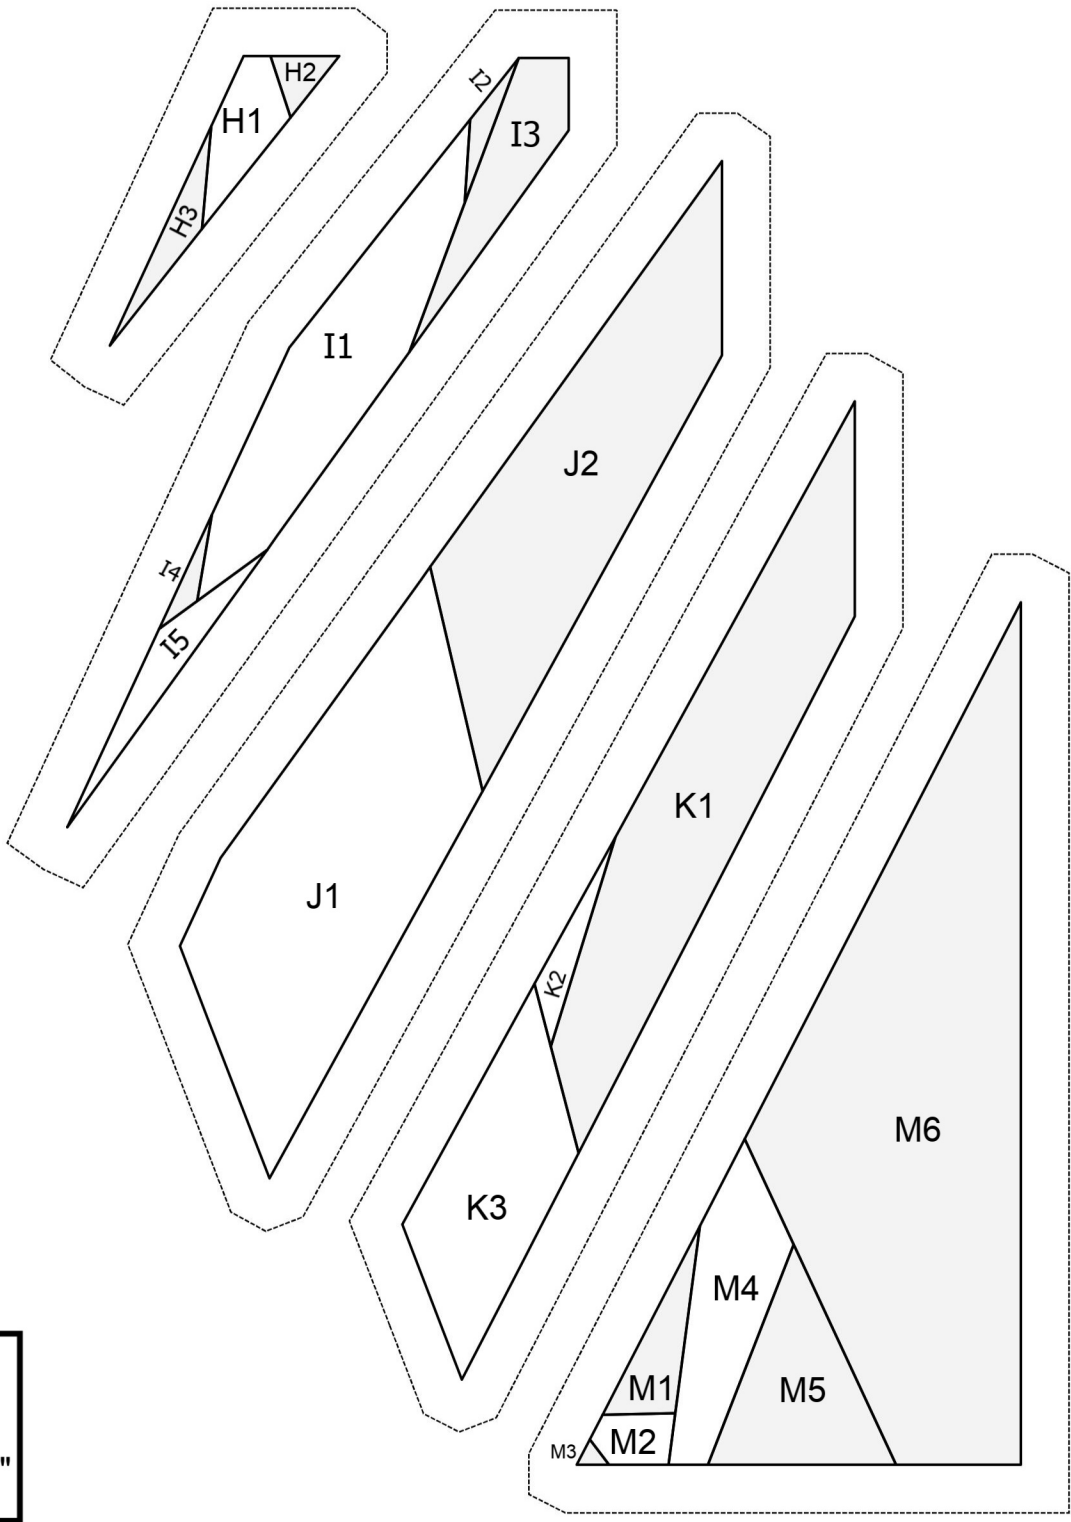

MIDNIGHT IN THE PUMPKIN PATCH

BLOCK 4 - CREEPING CAT

MIDNIGHT IN THE PUMPKIN PATCH

BLOCK 4 - CREEPING CAT

MIDNIGHT IN THE PUMPKIN PATCH

BLOCK 4 - CREEPING CAT

Square
should
measure 1"

MIDNIGHT IN THE PUMPKIN PATCH

BLOCK 4 - CREEPING CAT

DETAILED SECTION PLACEMENT GUIDE

AQSblog.com

MIDNIGHT IN THE PUMPKIN PATCH

BLOCK 4 - CREEPING CAT

SELECTION PLACEMENT GUIDE

AQSblog.com