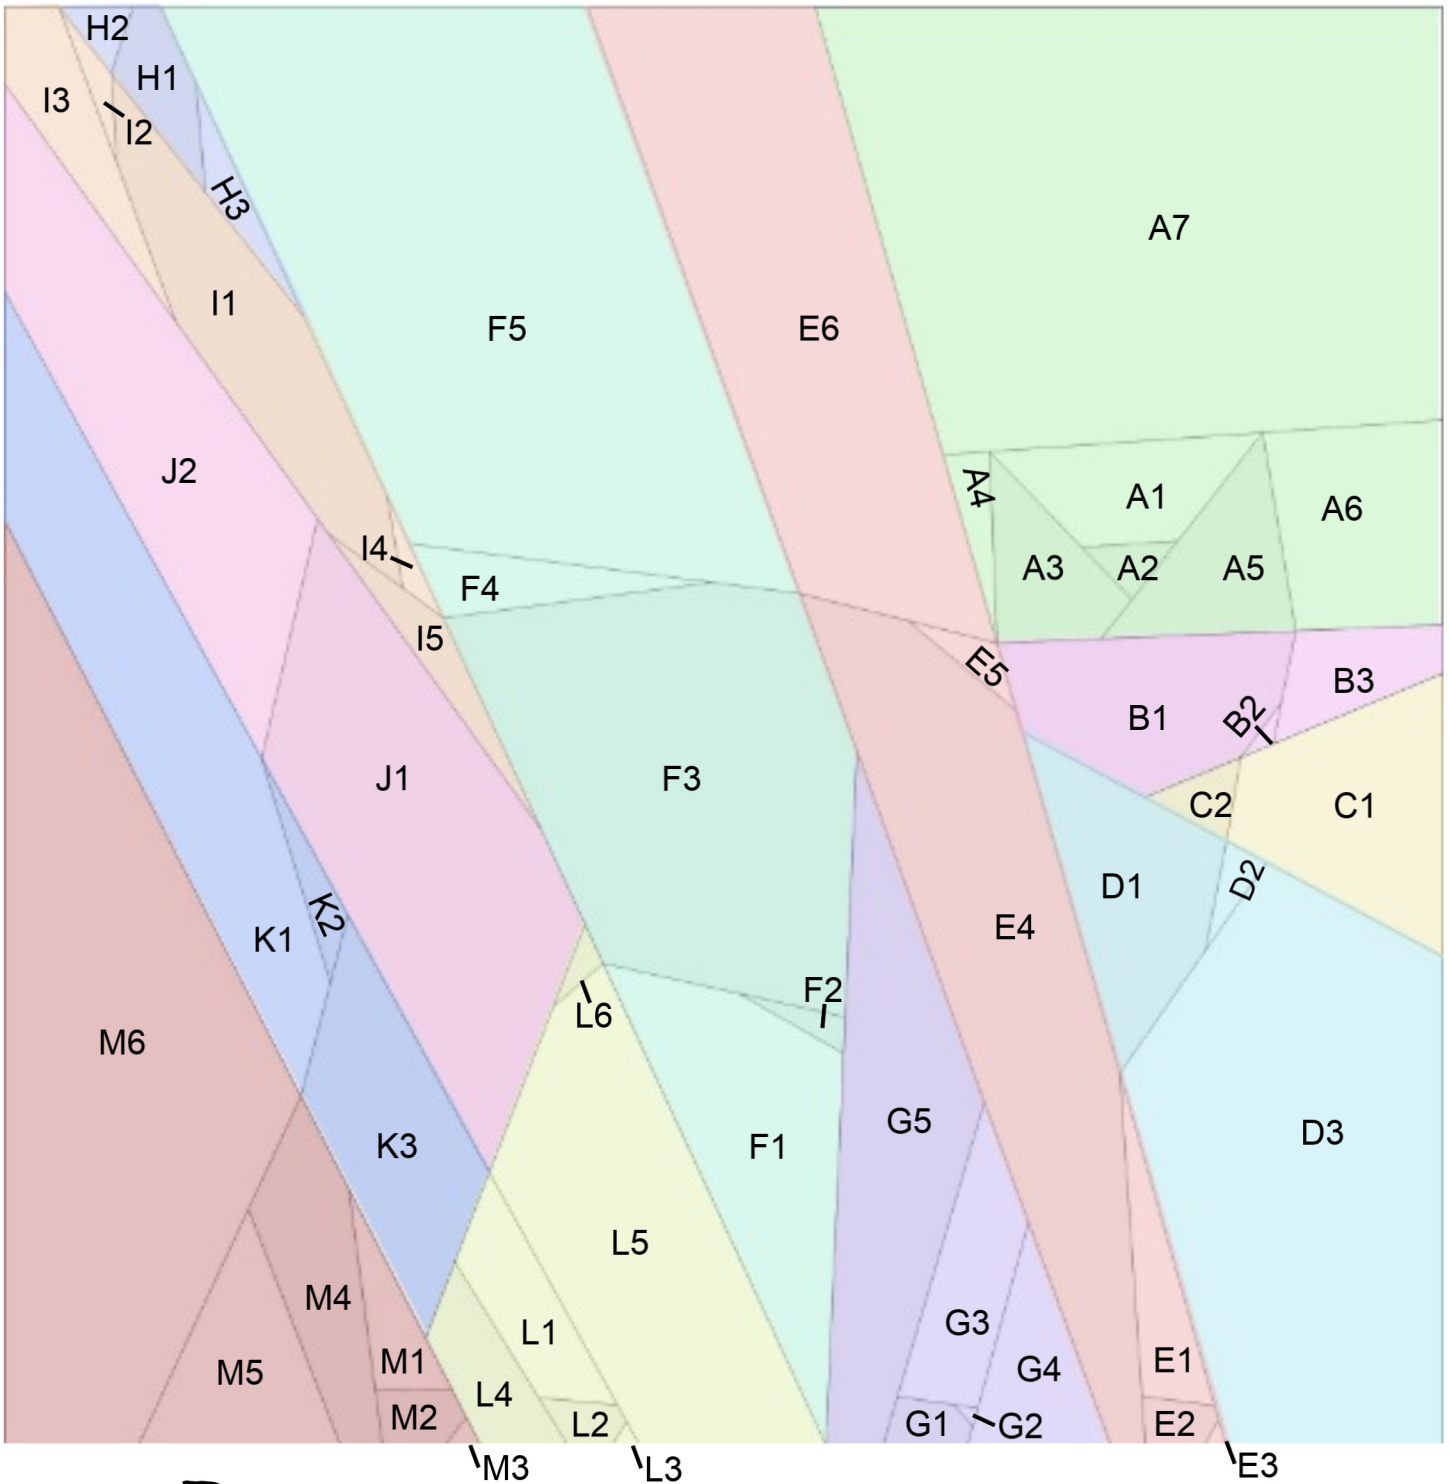

MIDNIGHT IN THE PUMPKIN PATCH

BLOCK 4 - CREEPING CAT

MIDNIGHT IN THE PUMPKIN PATCH

BLOCK 4 - CREEPING CAT

MIDNIGHT IN THE PUMPKIN PATCH

BLOCK 4 - CREEPING CAT

Square
should
measure 1"

MIDNIGHT IN THE PUMPKIN PATCH

BLOCK 4 - CREEPING CAT

DETAILED SECTION PLACEMENT GUIDE

AQSblog.com

MIDNIGHT IN THE PUMPKIN PATCH

BLOCK 4 - CREEPING CAT

SELECTION PLACEMENT GUIDE

AQSblog.com