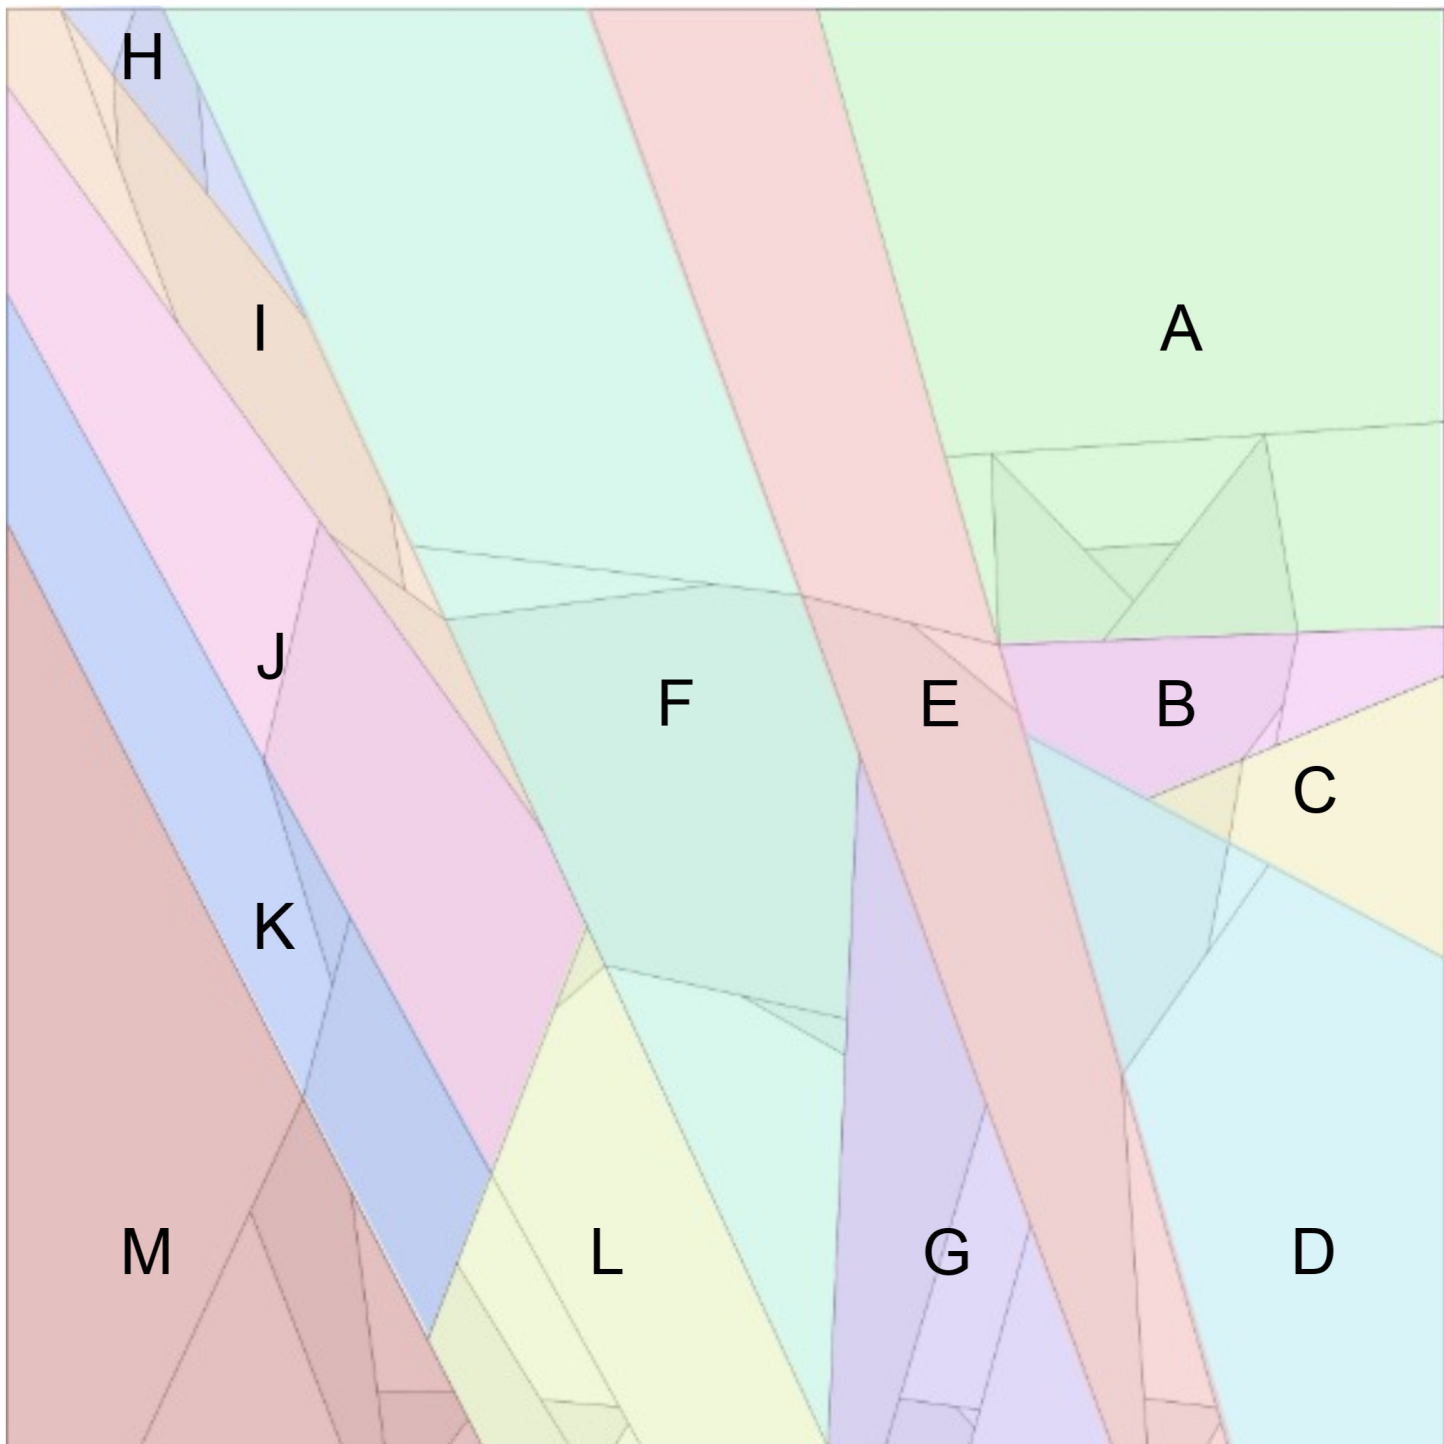

MIDNIGHT IN THE PUMPKIN PATCH

BLOCK 4 - CREEPING CAT

MIDNIGHT IN THE PUMPKIN PATCH

BLOCK 4 - CREEPING CAT

MIDNIGHT IN THE PUMPKIN PATCH

BLOCK 4 - CREEPING CAT

Square
should
measure 1"

MIDNIGHT IN THE PUMPKIN PATCH

BLOCK 4 - CREEPING CAT

DETAILED SECTION PLACEMENT GUIDE

AQSblog.com

MIDNIGHT IN THE PUMPKIN PATCH

BLOCK 4 - CREEPING CAT

SELECTION PLACEMENT GUIDE

AQSblog.com