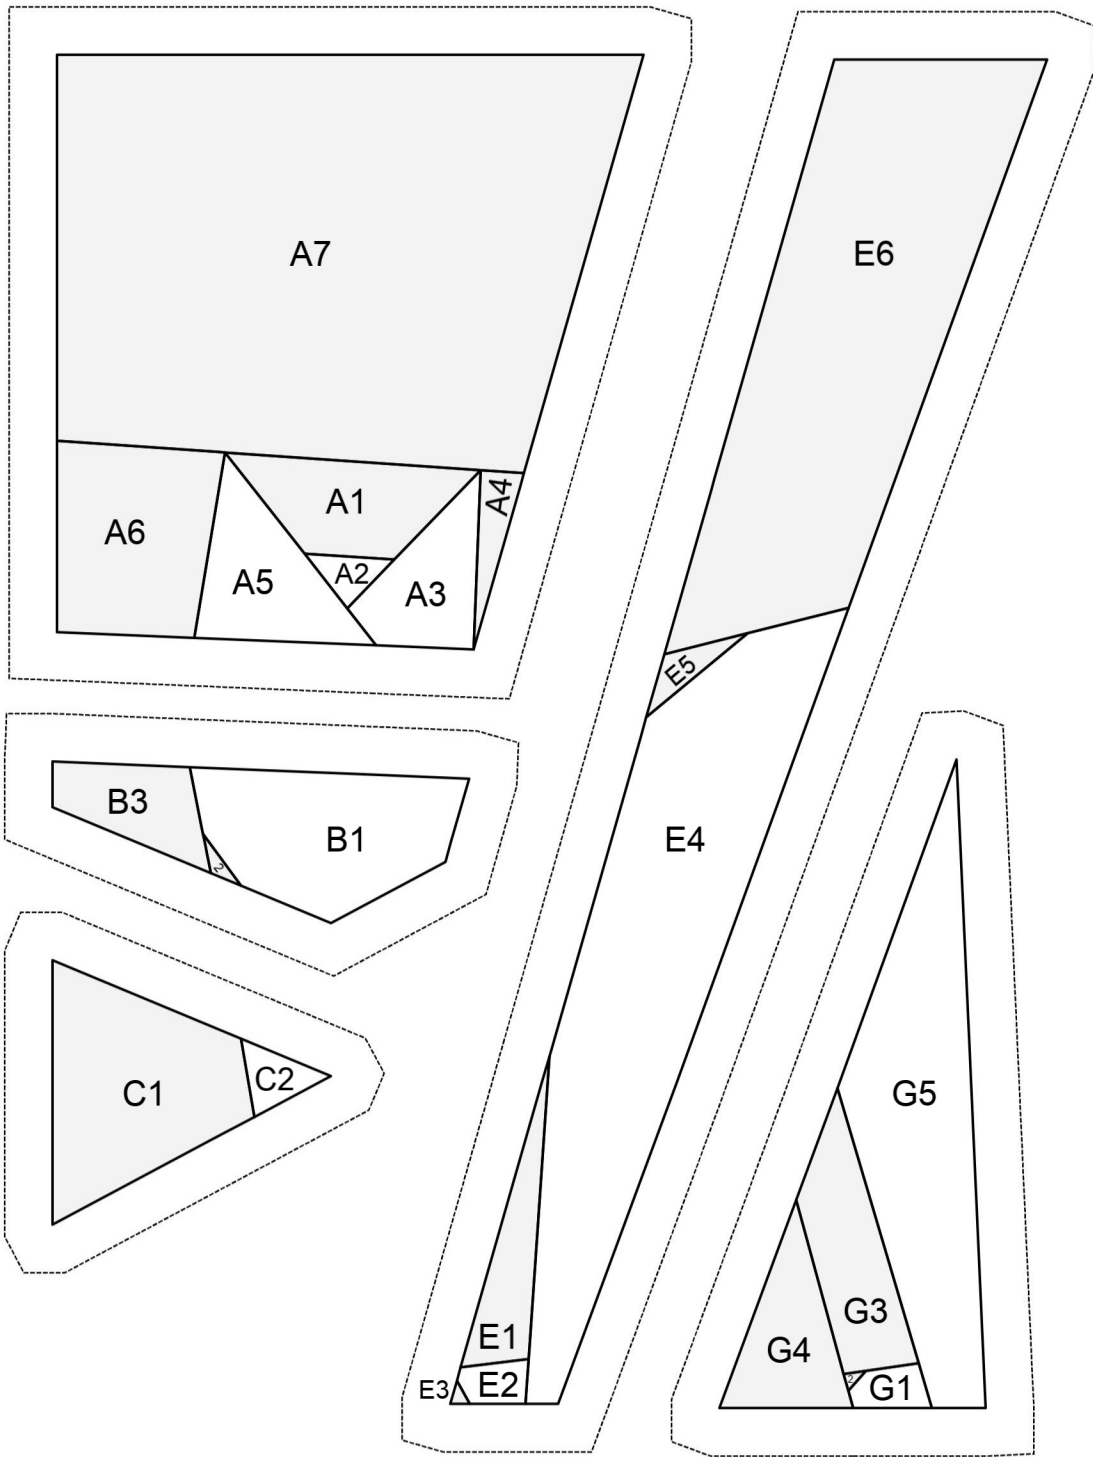

MIDNIGHT IN THE PUMPKIN PATCH

BLOCK 4 - CREEPING CAT

MIDNIGHT IN THE PUMPKIN PATCH

BLOCK 4 - CREEPING CAT

MIDNIGHT IN THE PUMPKIN PATCH

BLOCK 4 - CREEPING CAT

Square
should
measure 1"

MIDNIGHT IN THE PUMPKIN PATCH

BLOCK 4 - CREEPING CAT

DETAILED SECTION PLACEMENT GUIDE

AQSblog.com

MIDNIGHT IN THE PUMPKIN PATCH

BLOCK 4 - CREEPING CAT

SELECTION PLACEMENT GUIDE

AQSblog.com