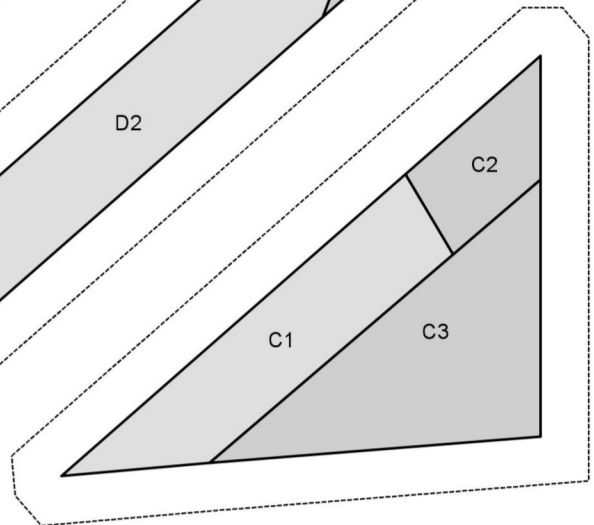

MUST-TRY TRENDS

FPP MAPLE LEAF

Finished Block Size: 8" x 8"

MUST-TRY TRENDS FPP MAPLE LEAF

Finished
Block Size:
8" x 8"

Square
should
measure 1"

MUST-TRY TRENDS

FPP MAPLE LEAF

Square
should
measure 1"

**MUST-TRY
TRENDS
FPP MAPLE LEAF**

Square
should
measure 1"