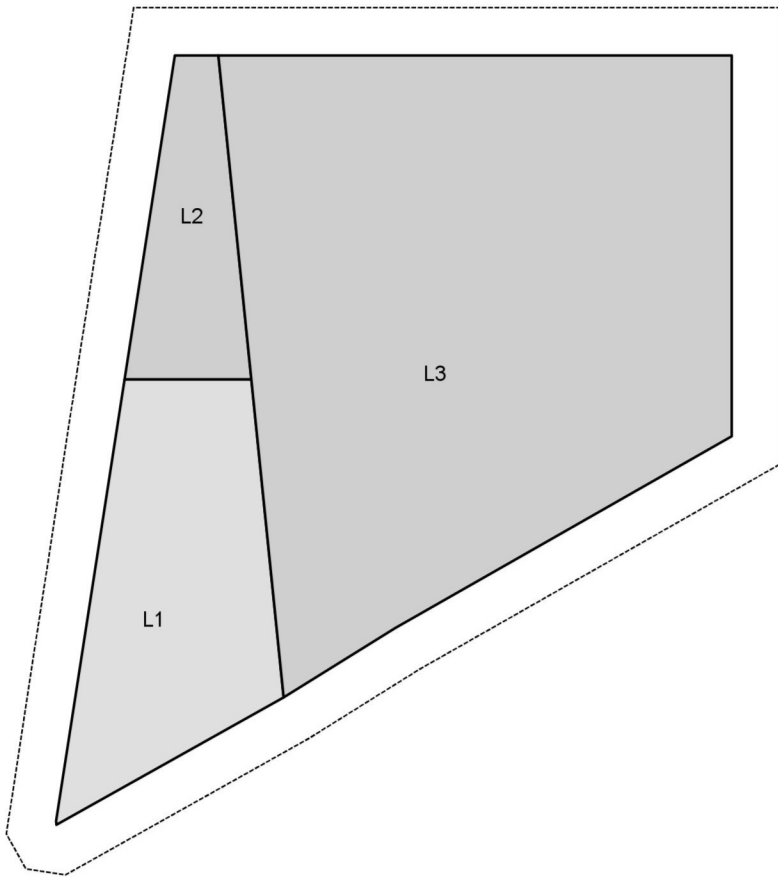

MUST-TRY TRENDS

FPP MAPLE LEAF

Finished Block Size: 8" x 8"

MUST-TRY TRENDS FPP MAPLE LEAF

Finished
Block Size:
8" x 8"

Square
should
measure 1"

MUST-TRY TRENDS

FPP MAPLE LEAF

Square
should
measure 1"

**MUST-TRY
TRENDS
FPP MAPLE LEAF**

Square
should
measure 1"