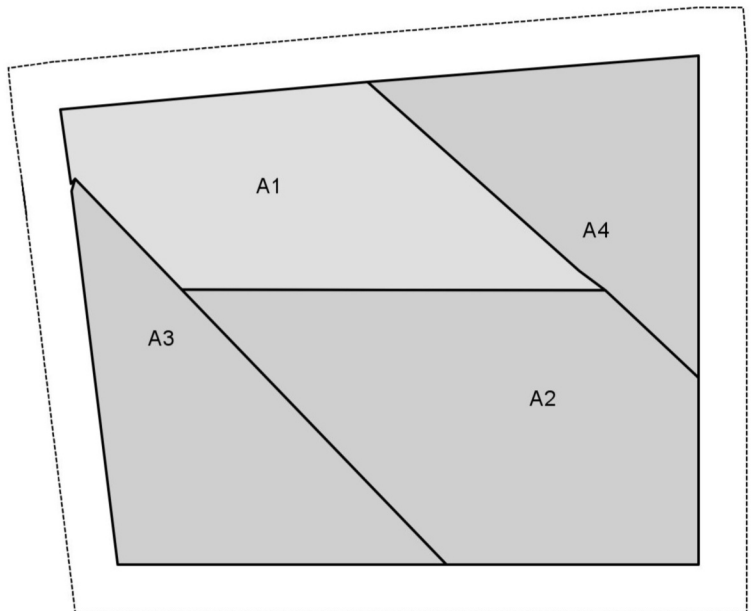

MUST-TRY TRENDS

FPP MAPLE LEAF

Finished Block Size: 8" x 8"

MUST-TRY TRENDS FPP MAPLE LEAF

Finished
Block Size:
8" x 8"

Square
should
measure 1"

MUST-TRY TRENDS

FPP MAPLE LEAF

Square
should
measure 1"

**MUST-TRY
TRENDS
FPP MAPLE LEAF**

Square
should
measure 1"