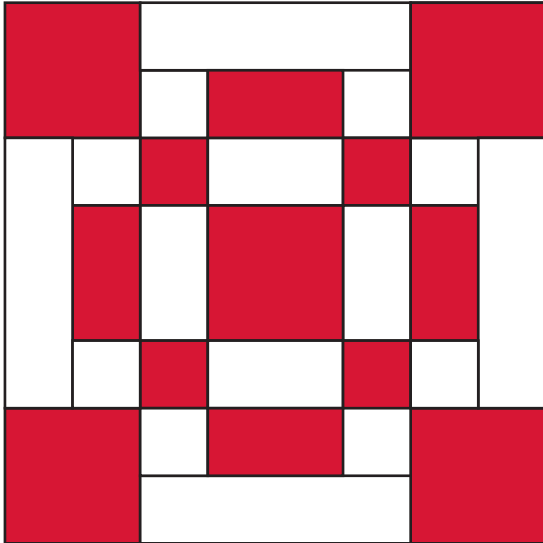

Christmas Countdown

DAY 25

Block 25

Cut:

- (4) $2\frac{1}{2}$ " x 1" white rectangles
- (8) 1" white squares
- (4) $1\frac{1}{2}$ " x 1" white rectangles
- (5) $1\frac{1}{2}$ " red squares
- (4) 1" red squares
- (4) $1\frac{1}{2}$ " x 1" red rectangles